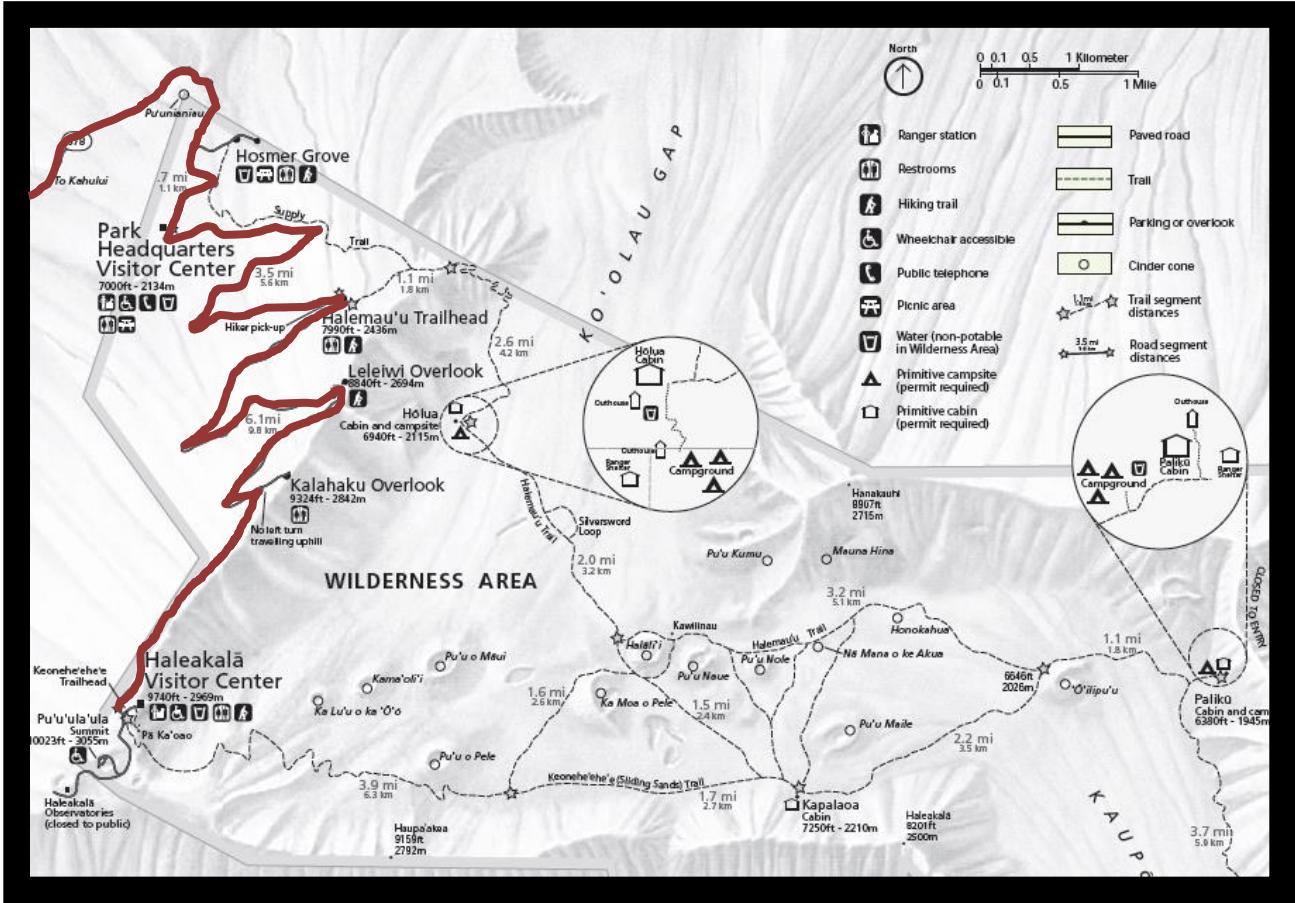

### **11:55-12:25pm: (30 min) Lunch**

Students have lunch at the Headquarters Visitor Center (HQVC) courtyard. Students can use restrooms. After lunch, students get back on bus and drive back to school.

 = Route

**HQVC = Headquarters Visitor Center @ 7000ft**

**HVC = Haleakalā Visitor Center @ 9740ft**

### Bus Schedule

**8:55am-** Arrive park entrance show educational fee waiver. Drive to Headquarters Visitor Center

**9:00am-9:30am-** Arrive @ HQVC, ranger talks on bus, unload bus

**9:30am-10:00am-** Load bus, drive to HVC.

**10:00am- 11:25am-** Arrive @ HVC, unload bus.

**11:25am-11:55am-** Load bus, Drive to HQVC.

**11:55am-12:25pm** Arrive @ HQVC, unload bus for lunch.

**12:25pm-** Load bus, drive to school

**12:25pm-1:15pm-** Drive to school. Arrive at School (no later than 1:25pm)